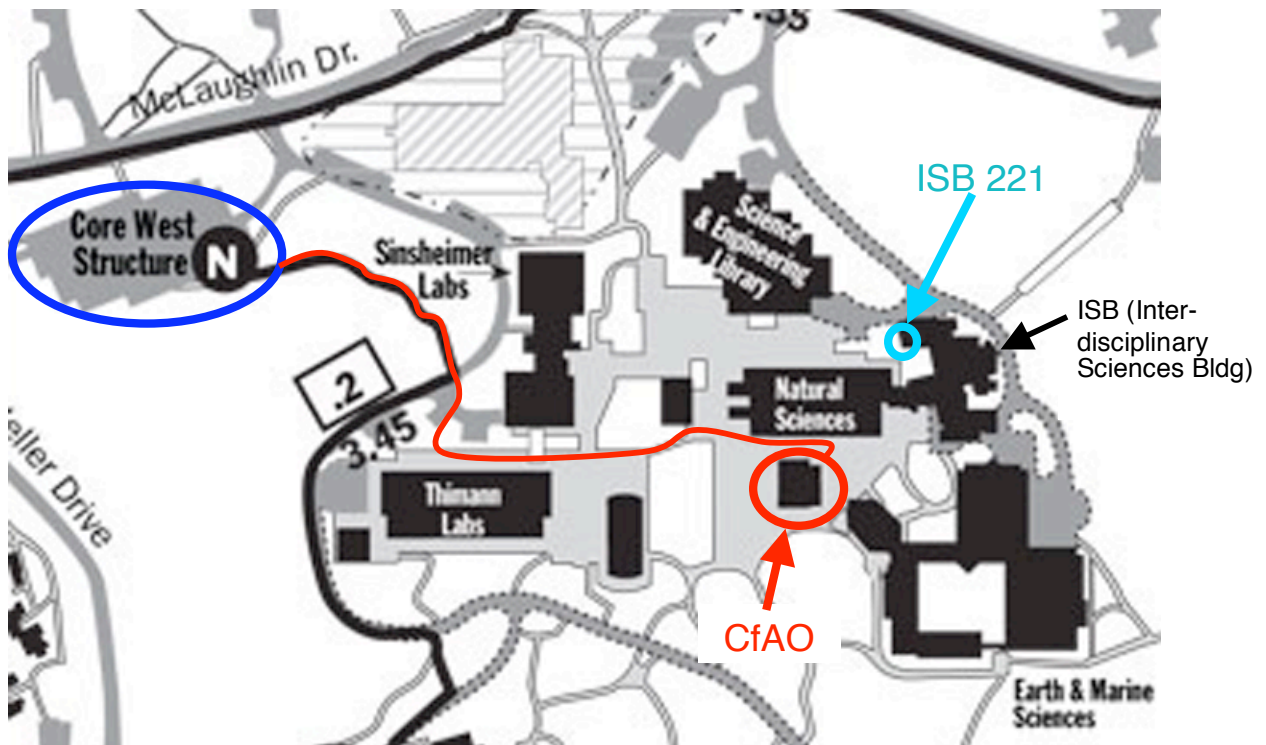

## UCSC Map:

How to walk from the Core West Parking Structure  
to the CfAO and to ISB room 221

To go from the CfAO bldg to ISB 211: walk up the main steps to ISB, go straight through the lobby, out into the courtyard, and across the courtyard to the classroom with lots of windows.